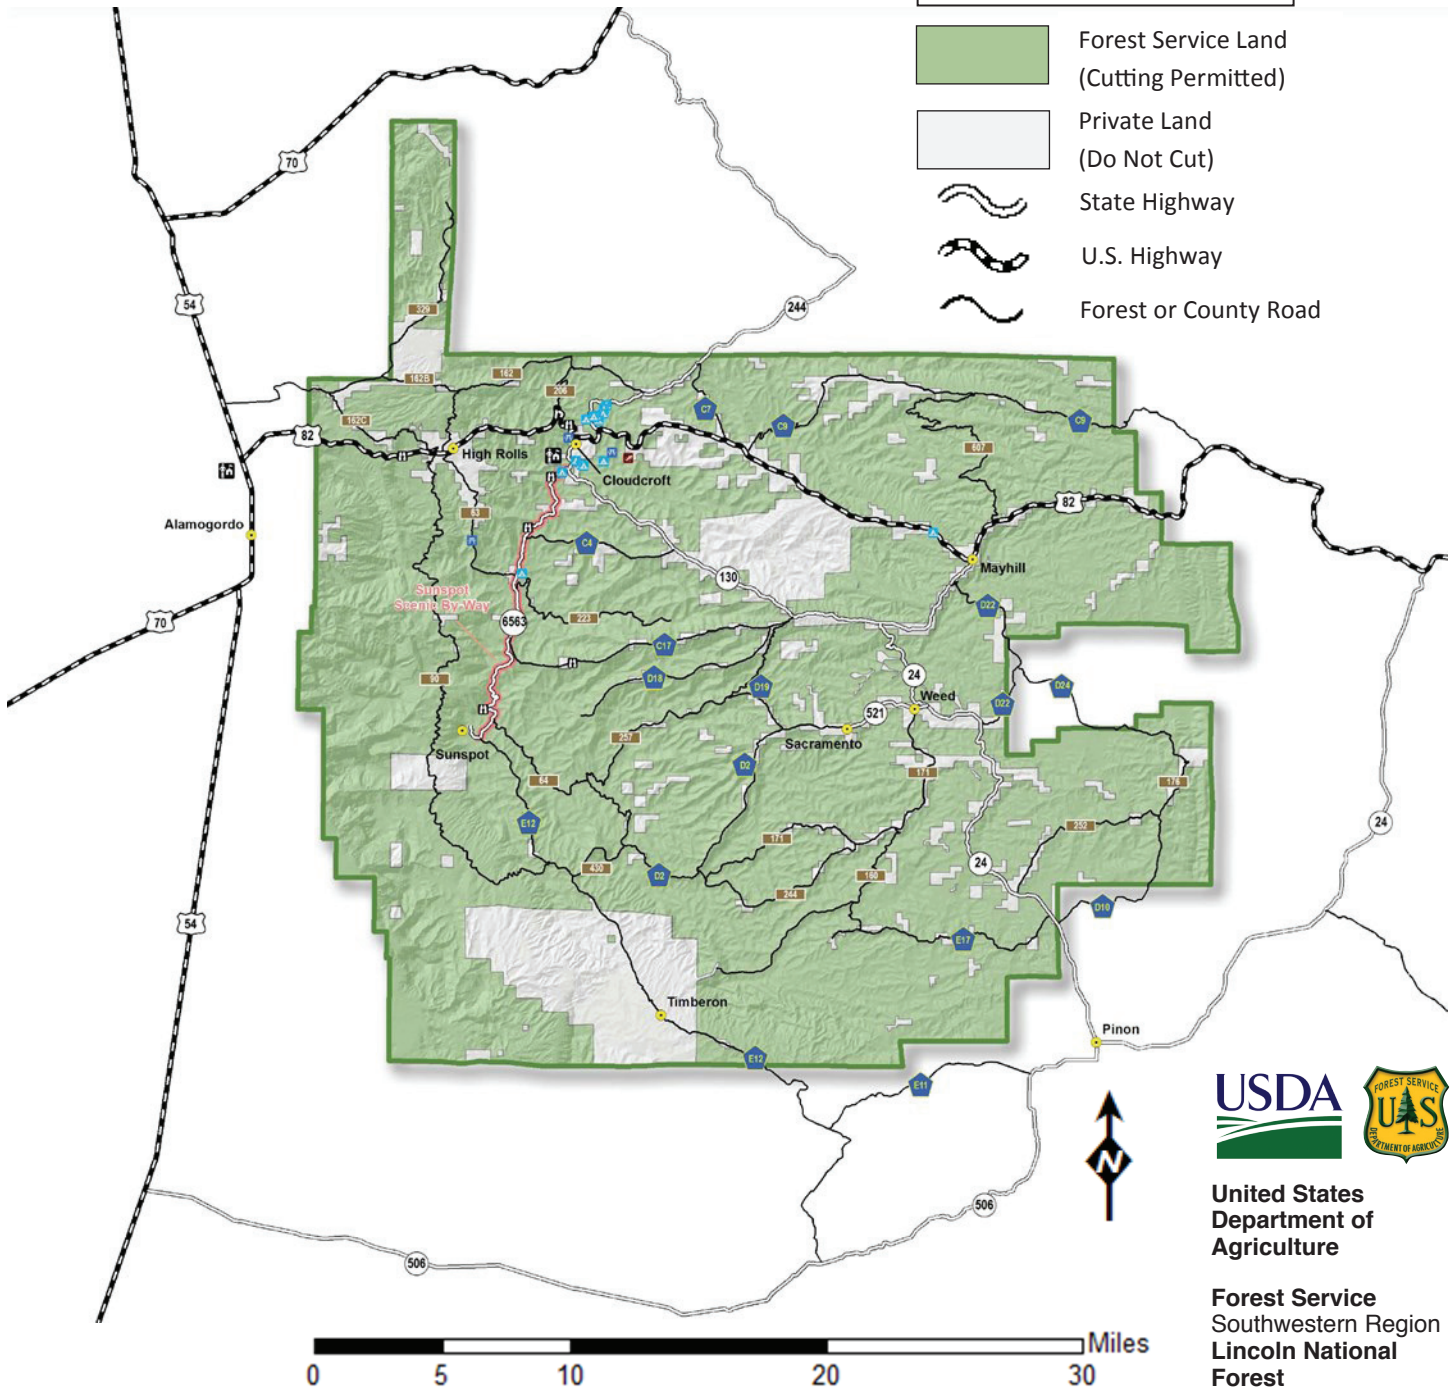

# Sacramento Ranger District

## Christmas Tree Area

### Area 2

Sacramento Ranger District  
 4 Lost Lodge Road  
 Cloudcroft, NM 88317  
 (575) 682-2551

-  Forest Service Land (Cutting Permitted)
-  Private Land (Do Not Cut)
-  State Highway
-  U.S. Highway
-  Forest or County Road

**United States Department of Agriculture**  
**Forest Service**  
 Southwestern Region  
 Lincoln National Forest

*USDA is an equal opportunity provider, employer and lender.*